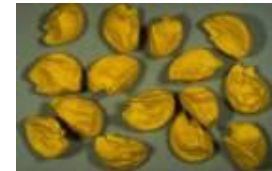

# Product forms of Seed Coating

**Basis coat,  
Weight increase 0.2-2%**

**Complete film coat,  
Weight increase 3-20%**

**Encrusting  
Weight increase 1-5X**

**Mini pill,  
Weight increase 10-25X**

**Standard pill,  
Weight increase 15-100X**