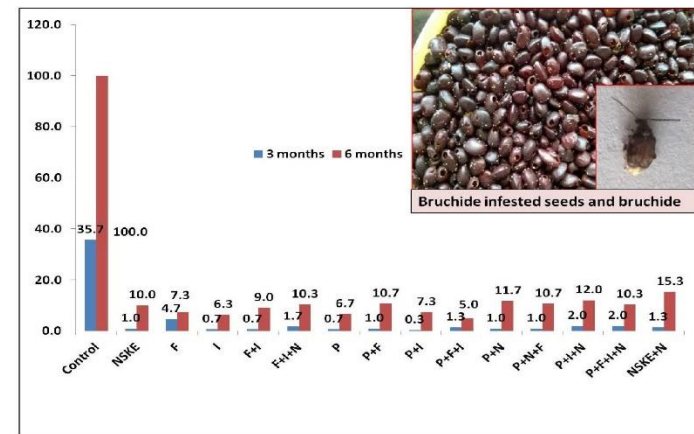

incotec

the seed enhancement company

Part of Croda International Plc

Problems with seeds of fodder legumes

🕒 Insect attack during storage

Solution

- 🕒 **Seed coating with different insecticide would be helpful to minimize insect pest attack in storage.**

Effect of different coating treatments on percent seed infested by bruchide.
Source : Maity et al. 2015