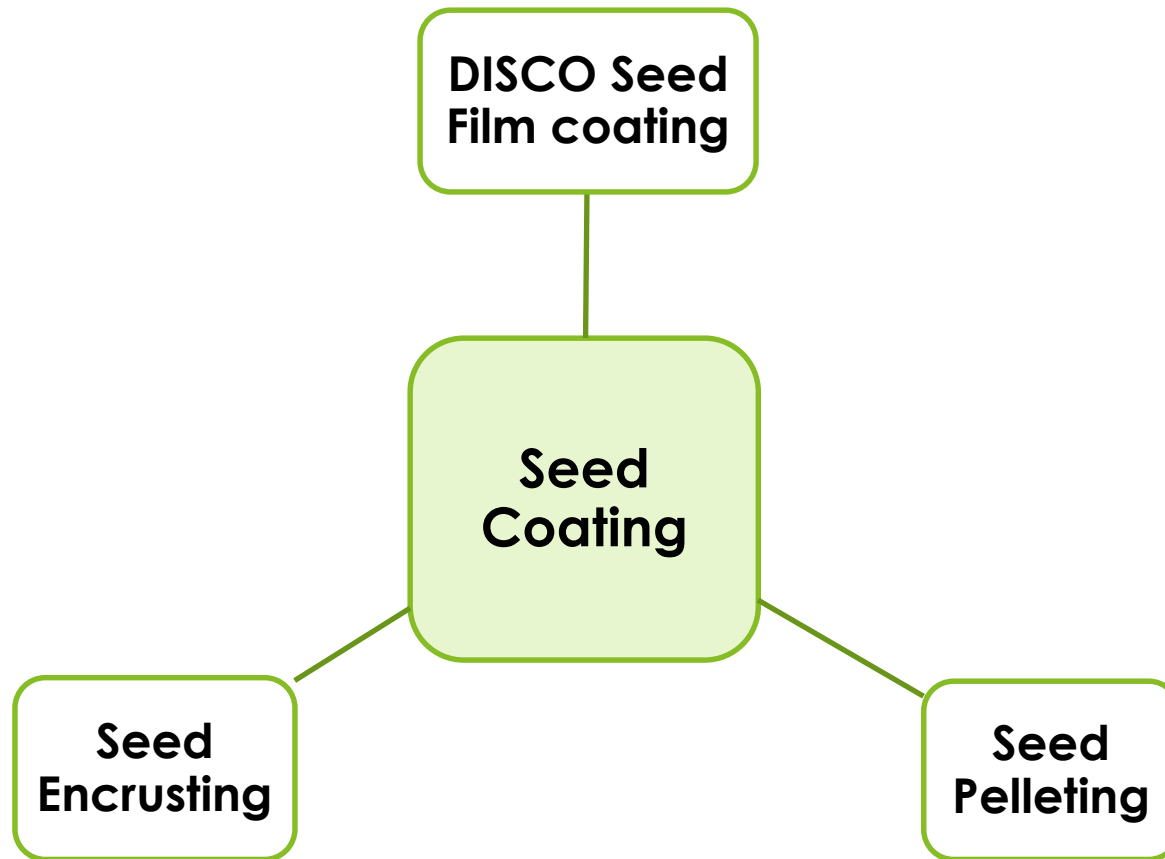

incotec

the seed enhancement company

Part of Croda International Plc

Types Seed Coating