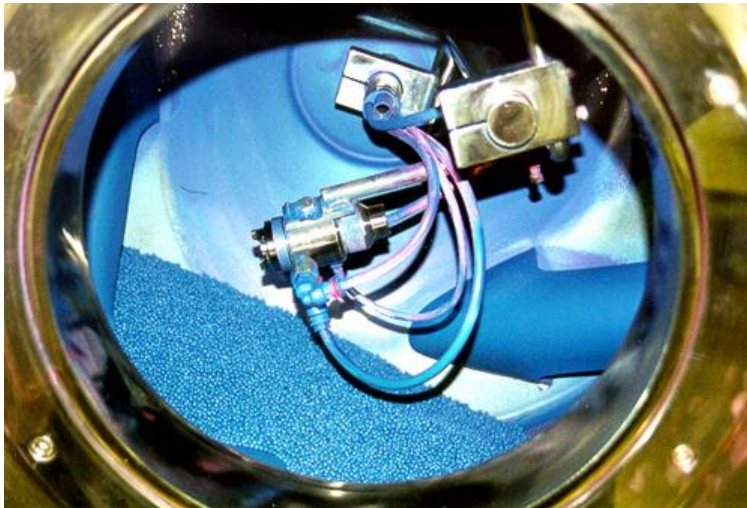

## Cost of Film Coating/Encrusting/Pelleting

- 🕒 **Cost of Film Coating : Rs. 2 to 10/Kg of raw seed**
- 🕒 **Cost of Encrusting and Pelleting : Rs. 500 to 3500/Kg of raw seed**

incotec

the seed enhancement company