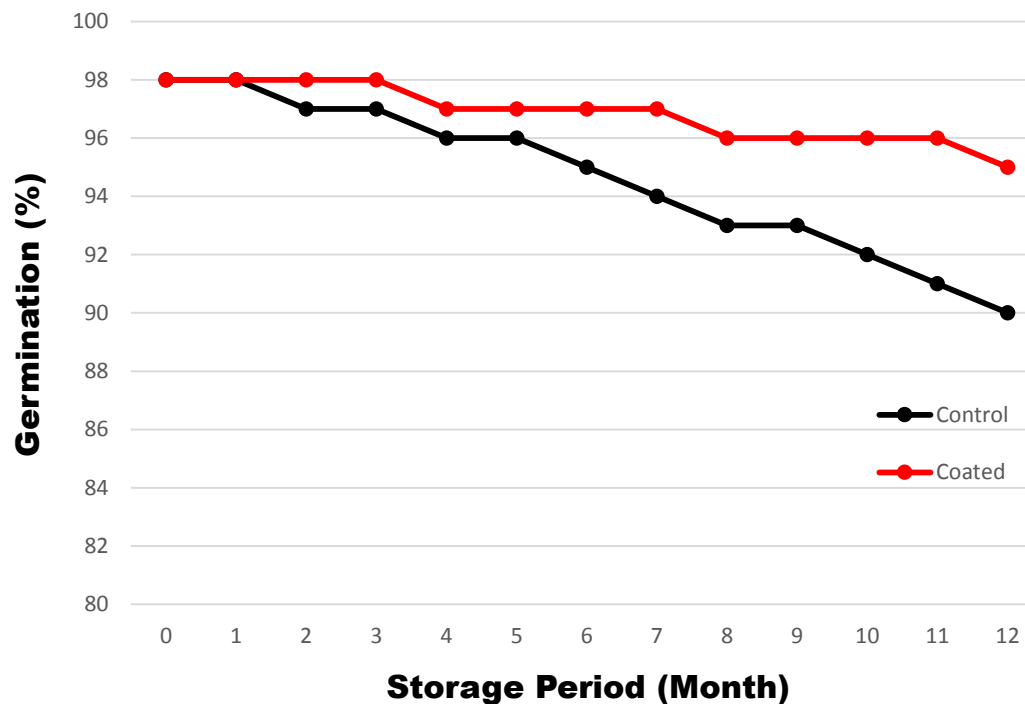

incotec

the seed enhancement company

Part of Croda International Plc

Effect of seed coating on germination of maize during storage